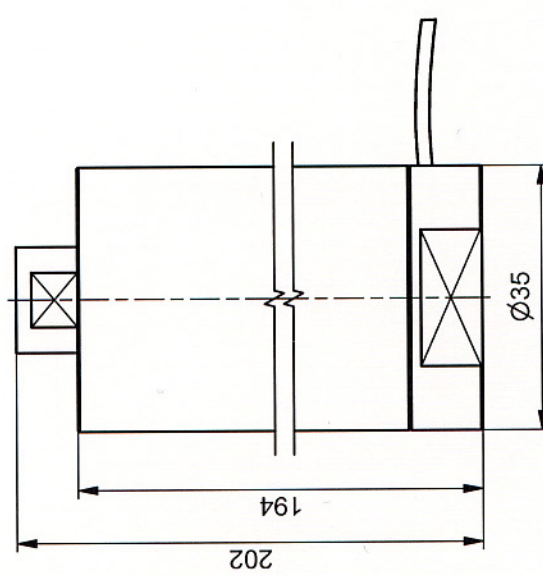

M8-6Hx8

M8-6Hx8

ORIGINAL

part.-no.	HPA 260/35/10	part.-name	High Power Aktor - HPA
file name	HPA-260-35-10	OK: date/sign.	08 DEC 2008
		scale	1:1
		customers drawing piezosystem jena	