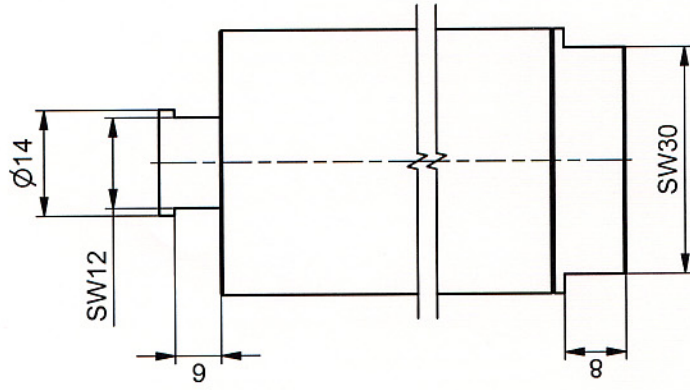

M8-6Hx8

M8-6Hx8

ORIGINAL

part.-no.	HPA 260/35/10	part.-name	High Power Aktor - HPA
file name	HPA-260-35-10	OK: date/sign.	08 DEC 2008
		scale	1:1
		customers drawing piezosystem jena	